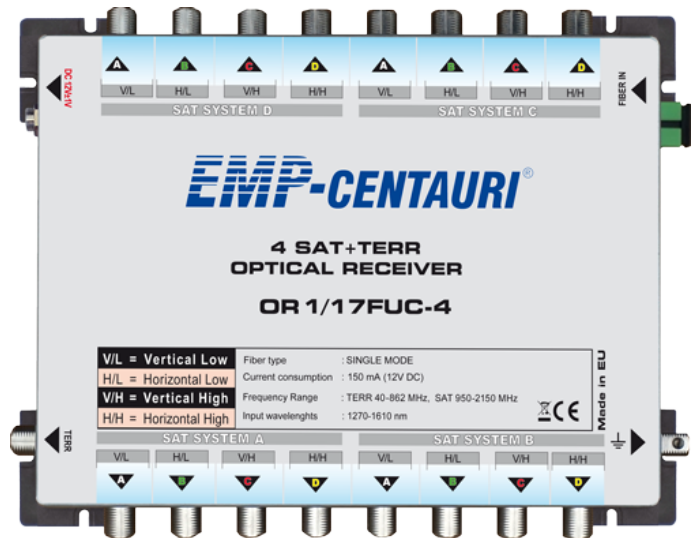

### Product summary

Optical receiver, 16xSAT + TERR

### Brief description

OR1/17FUC-4 is fiber-to-coaxial converter (optical receiver) providing 16 satellite outputs and one terrestrial output. It is powered either from devices connected to coaxial outputs (multiswitch) or from external power supply 12V (not included, available on special order). Singlemode fiber is required.

### Technical data

Parameter	Value
Inputs	1 optical (SC/APC), single mode
Optical wavelengths	1270 - 1610 nm
Outputs	17 x F-connector (16 x SAT, 1 x TERR)
Outputs - Frequency range	SAT 950 - 2150 MHz, TERR 40 - 862 MHz
Current consumption	0.15 A (12 V DC)
Dimensions (w,d,h)	18,5 x 14,5 x 5,5 cm
Temperature range	-25 - +60 oC
Housing material	Aluminium